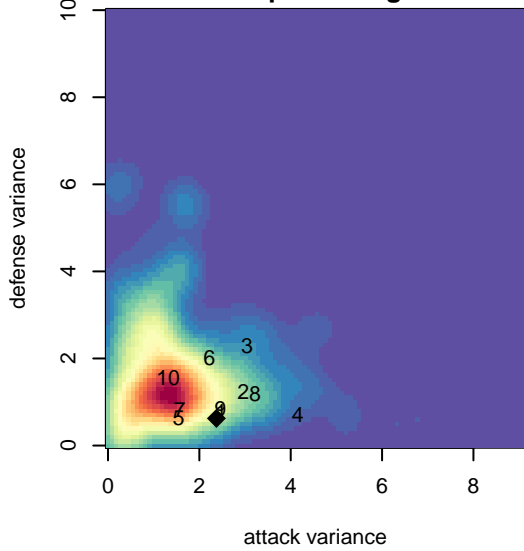

Three Rivers Hagedorn B99

Independent
 Pasco, WA
 B99 total strength=1341
 attack=8.4 defense=5.06
 fall league = PSPL-Inland U16
 notes= Hagedorn 2013, 2014

alt names used:
 Three Rivers
 3 Rivers Hagedorn

Venues played:
 2014 Yakima Mid Summer Classic BU14-15
 2014 Xtreme Cup BU15
 2014 PSPL-Inland U16

**attack and defense variance (black dot)
relative to other teams
and top 10 in region**

**attack and defense rating
relative to others at age
and all opponents in last 13 months**