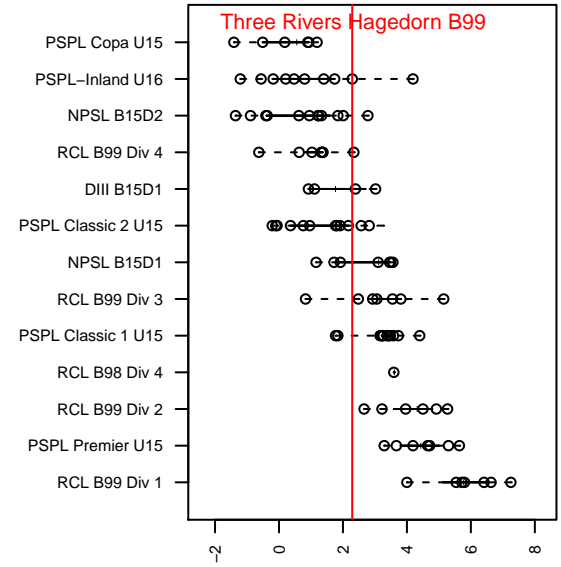

Three Rivers Hagedorn B99

Independent
 Pasco, WA
 B99 total strength=1341
 attack=8.4 defense=5.06
 fall league = PSPL-Inland U16
 notes= Hagedorn 2013, 2014

alt names used:
 Three Rivers
 3 Rivers Hagedorn

Venues played:
 2014 Yakima Mid Summer Classic BU14-15
 2014 Xtreme Cup BU15
 2014 PSPL-Inland U16

**attack and defense variance (black dot)
relative to other teams
and top 10 in region**

**attack and defense rating
relative to others at age
and all opponents in last 13 months**