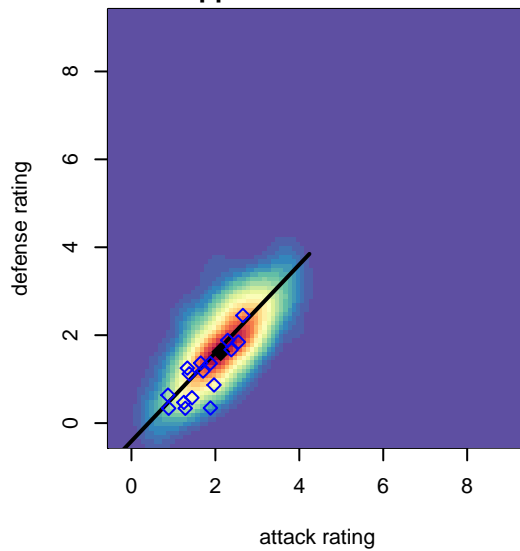

Three Rivers Hagedorn B99

Independent
 Pasco, WA
 B99 total strength=1341
 attack=8.4 defense=5.06
 fall league = PSPL-Inland U16
 notes= Hagedorn 2013, 2014

alt names used:
 Three Rivers
 3 Rivers Hagedorn

Venues played:
 2014 Yakima Mid Summer Classic BU14-15
 2014 Xtreme Cup BU15
 2014 PSPL-Inland U16

**attack and defense variance (black dot)
relative to other teams
and top 10 in region**

**attack and defense rating
relative to others at age
and all opponents in last 13 months**