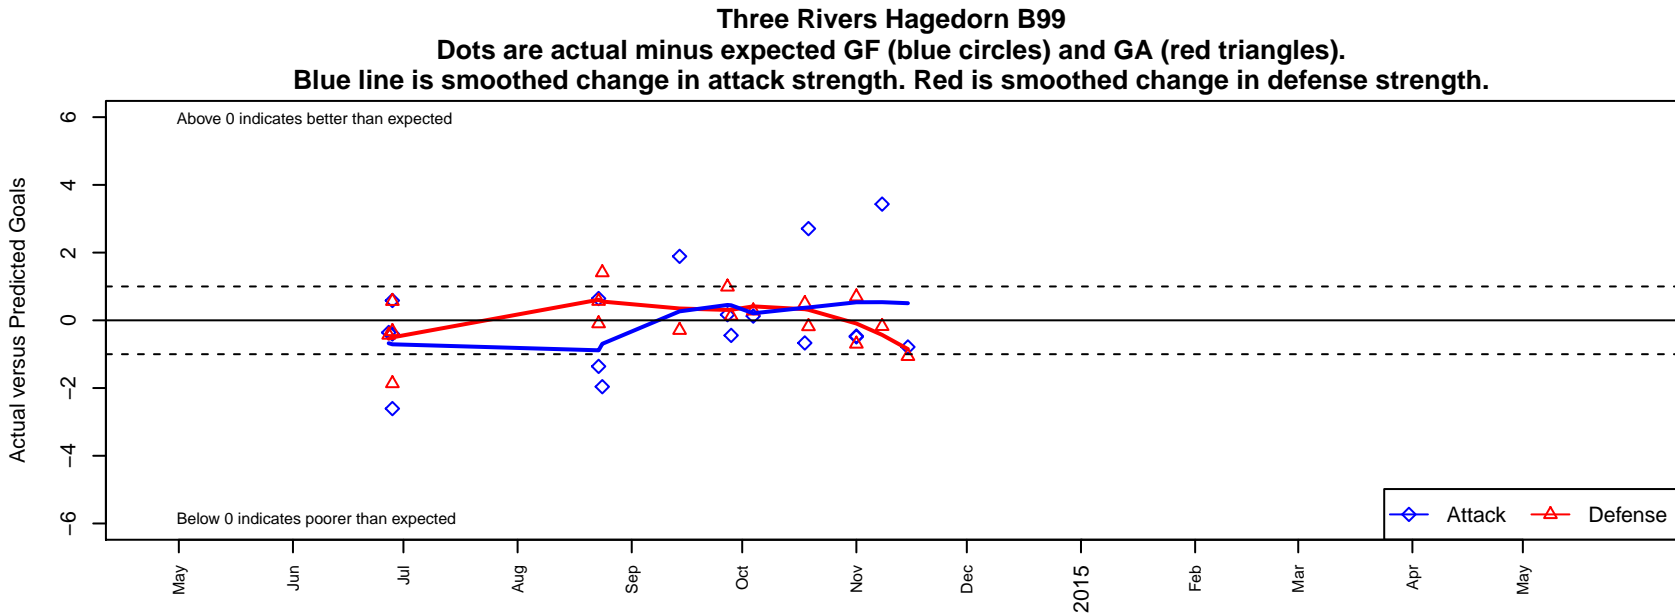

Three Rivers Hagedorn B99

Independent
 Pasco, WA
 B99 total strength=1341
 attack=8.4 defense=5.06
 fall league = PSPL-Inland U16
 notes= Hagedorn 2013, 2014

alt names used:
 Three Rivers
 3 Rivers Hagedorn

Venues played:
 2014 Yakima Mid Summer Classic BU14-15
 2014 Xtreme Cup BU15
 2014 PSPL-Inland U16

**attack and defense variance (black dot)
relative to other teams
and top 10 in region**

**attack and defense rating
relative to others at age
and all opponents in last 13 months**